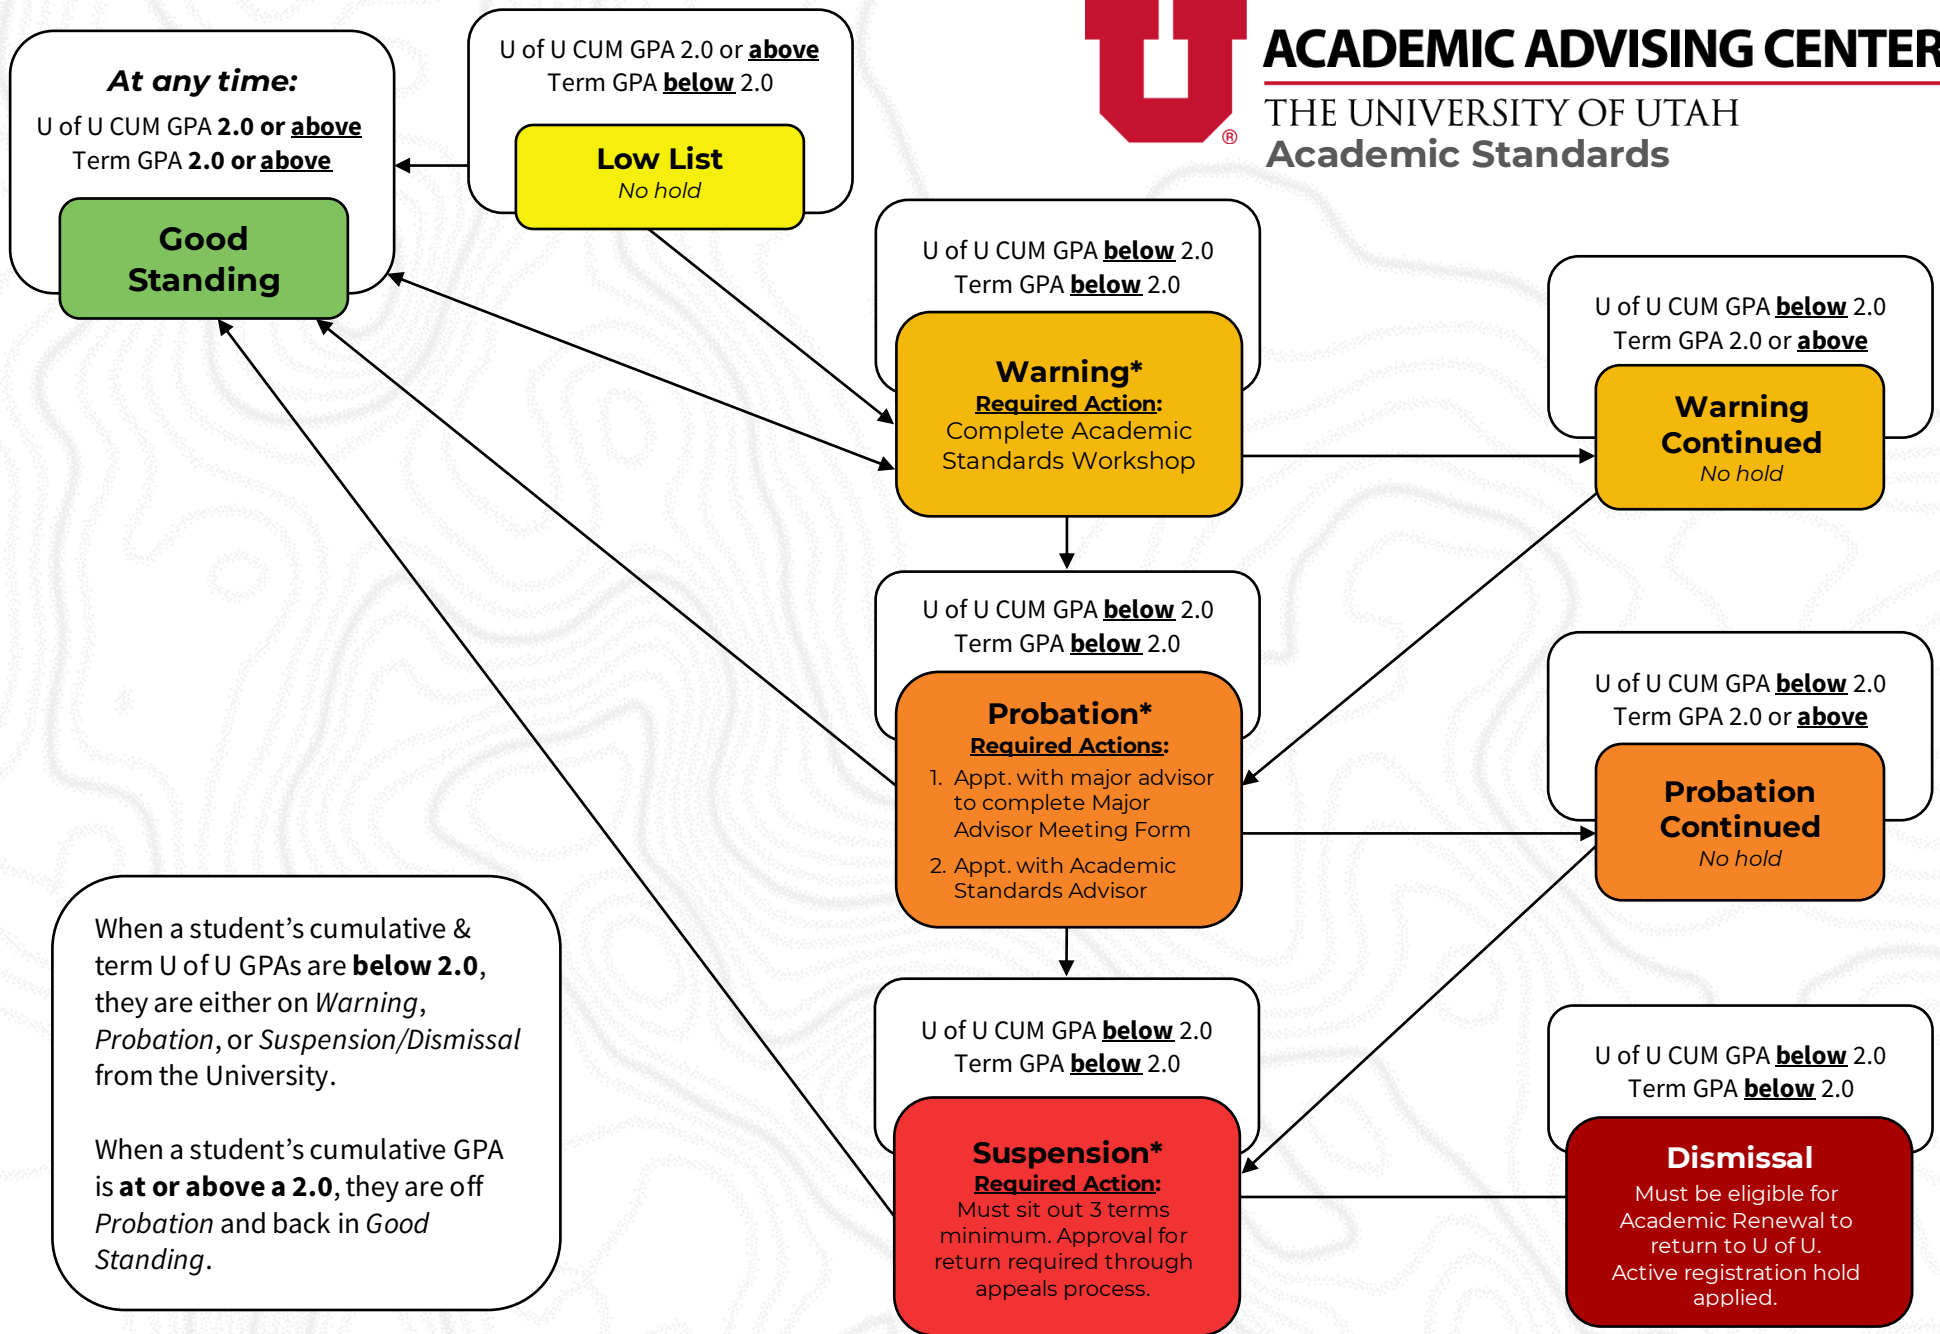

ACADEMIC ADVISING CENTER

THE UNIVERSITY OF UTAH
Academic Standards

When a student's cumulative & term U of U GPAs are **below 2.0**, they are either on *Warning*, *Probation*, or *Suspension/Dismissal* from the University.

When a student's cumulative GPA is **at or above a 2.0**, they are off *Probation* and back in *Good Standing*.

*** Registration hold** applied to student account

(2nd Suspension)